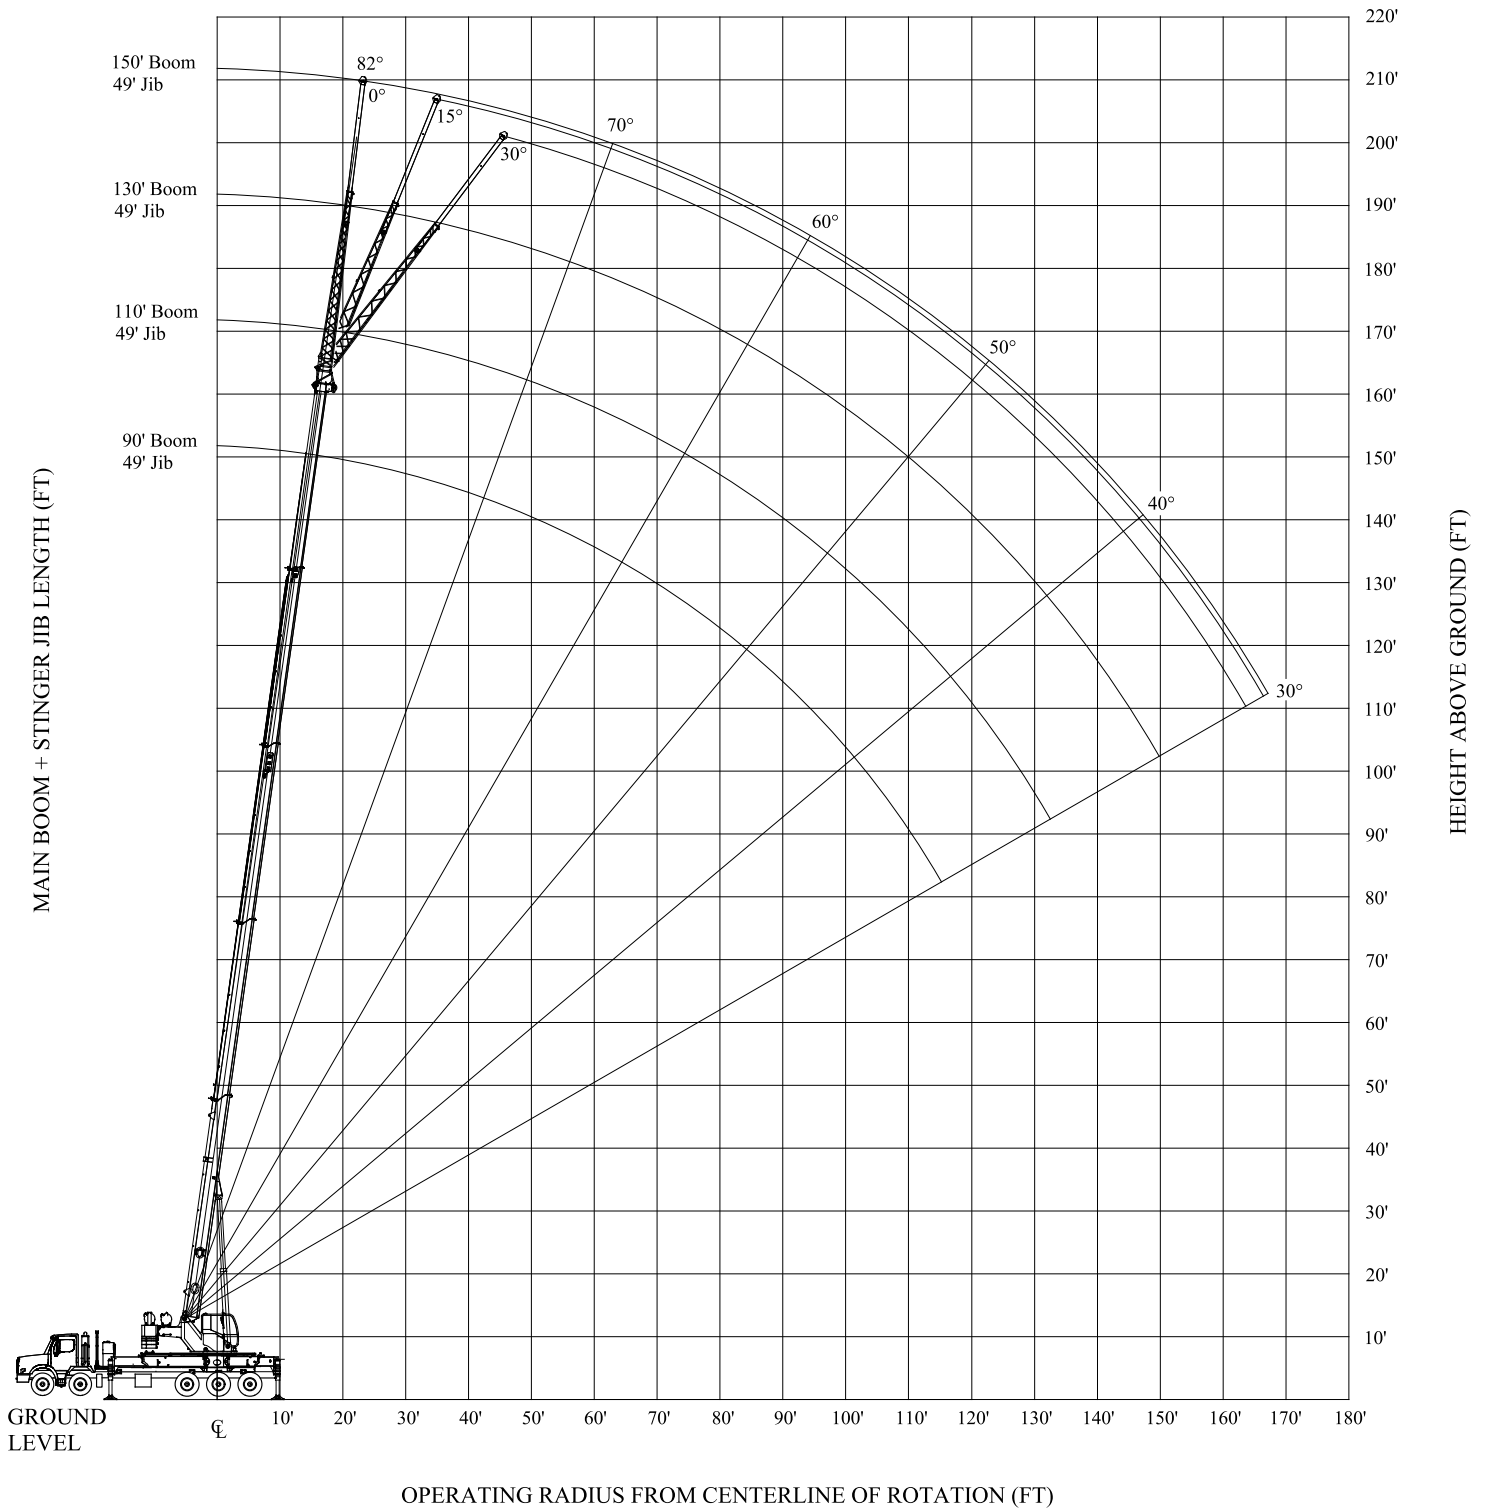

Jib – Stinger Section

Load Chart
Load King 60-150
Load Chart No. 001

	38	40	50	60	70	80	90	100	110	120	130	140	150
10	120,000	49,050	48,200										
12	120,000	49,050	48,200	48,250	47,850								
15	110,000	49,050	48,200	48,250	47,850	48,050	47,900						
20	89,900	49,050	48,200	48,250	47,850	46,300	42,500	38,250	34,000				
25	67,900	49,050	48,200	48,250	44,350	40,550	37,200	33,100	29,600	26,950			
30	48,850	49,050	48,200	44,350	39,600	35,850	32,450	28,850	26,000	23,600	21,550	19,650	
35			37,450	38,100	35,500	31,900	28,500	25,500	23,350	21,150	19,300	17,600	16,050
40			29,100	29,700	30,100	28,350	25,450	23,400	21,000	19,100	17,350	16,050	14,850
45				23,900	24,250	24,500	23,150	21,050	18,850	17,350	16,000	14,400	13,150
50				19,600	20,000	20,200	20,300	19,150	17,150	15,750	14,350	12,950	11,700
55					16,700	16,950	17,050	17,100	15,950	14,300	13,000	11,650	10,450
60					14,100	14,350	14,500	14,550	14,400	12,950	11,700	10,600	9,500
65						12,250	12,400	12,450	12,500	11,950	10,650	9,650	8,700
70						10,550	10,650	10,750	10,800	10,800	9,800	8,800	8,200
75							9,250	9,300	9,350	9,350	9,050	8,400	7,500
80							8,000	8,100	8,150	8,150	8,150	7,750	6,850
85								7,050	7,100	7,100	7,100	7,050	6,350
90								6,100	6,150	6,200	6,200	6,150	5,850
95									5,400	5,400	5,400	5,350	5,300
100									4,650	4,700	4,700	4,700	4,650
105										4,050	4,100	4,050	4,000
110										3,500	3,500	3,500	3,500
115											3,050	3,000	3,000
120											2,550	2,550	2,550
125												2,150	2,150
130												1,800	1,800
135													1,450
140													1,150